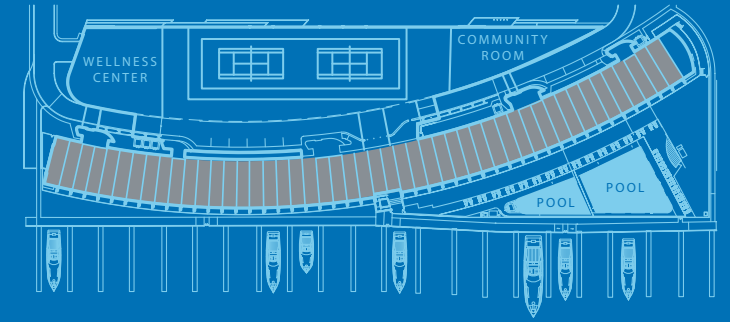

ARTECH

BAY HOME C

1 BEDROOM (STUDIO) / 1 BATH

LEVEL 2 - ELEVATION (3RD FLOOR)

	SF	SM
LIVING AREA	843	78
TERRACES	84	8
TOTAL	927	86

WATERFRONT
/ MARINA