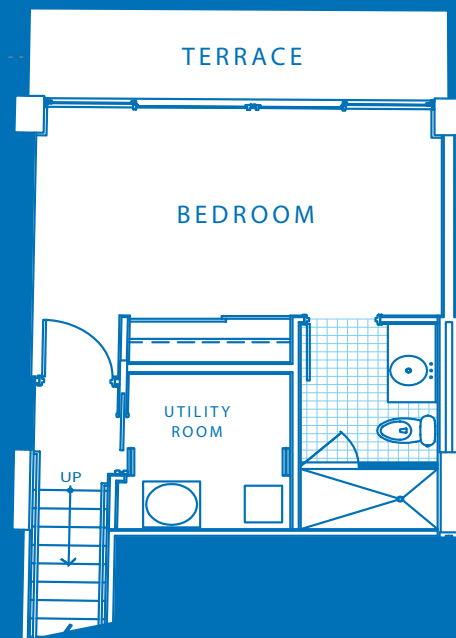

ARTECH

PENTHOUSE

3 BEDROOM / 3 1/2 BATH

LEVEL 5 - ELEVATION (7TH -10TH FLOOR)

	SF	SM
LIVING AREA	2,021	188
TERRACES	267	25
PRIVATE SUNDECK	595	55
TOTAL	2,883	268

LOWER LEVEL

ENTRY LEVEL

UPPER LEVEL