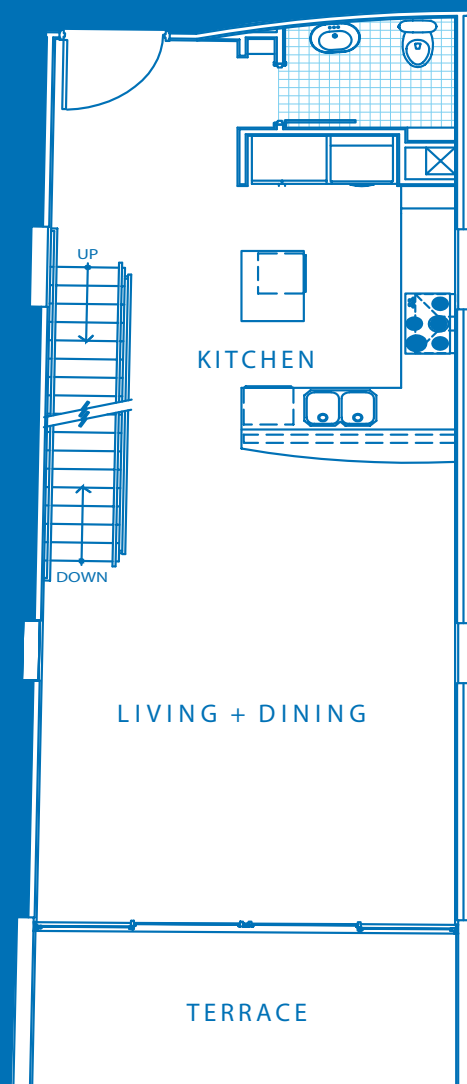

ARTECH

PENTHOUSE

3 BEDROOM / 3 1/2 BATH

LEVEL 5 - ELEVATION (7TH -10TH FLOOR)

	SF	SM
LIVING AREA	2,021	188
TERRACES	267	25
PRIVATE SUNDECK	595	55
TOTAL	2,883	268

LOWER LEVEL

ENTRY LEVEL

UPPER LEVEL