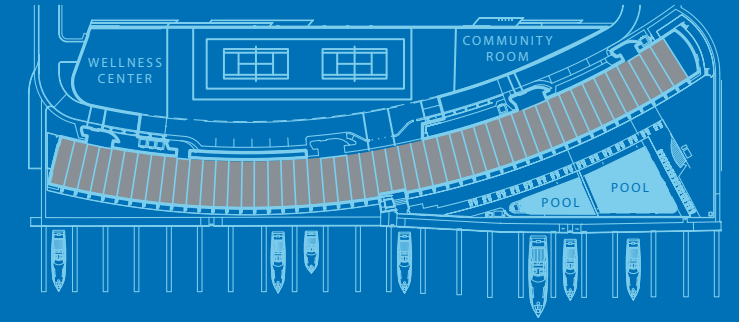

ARTECH

PENTHOUSE

3 BEDROOM / 3 1/2 BATH

LEVEL 5 - ELEVATION (7TH -10TH FLOOR)

	SF	SM
LIVING AREA	2,021	188
TERRACES	267	25
PRIVATE SUNDECK	595	55
TOTAL	2,883	268

LOWER LEVEL

ENTRY LEVEL

UPPER LEVEL