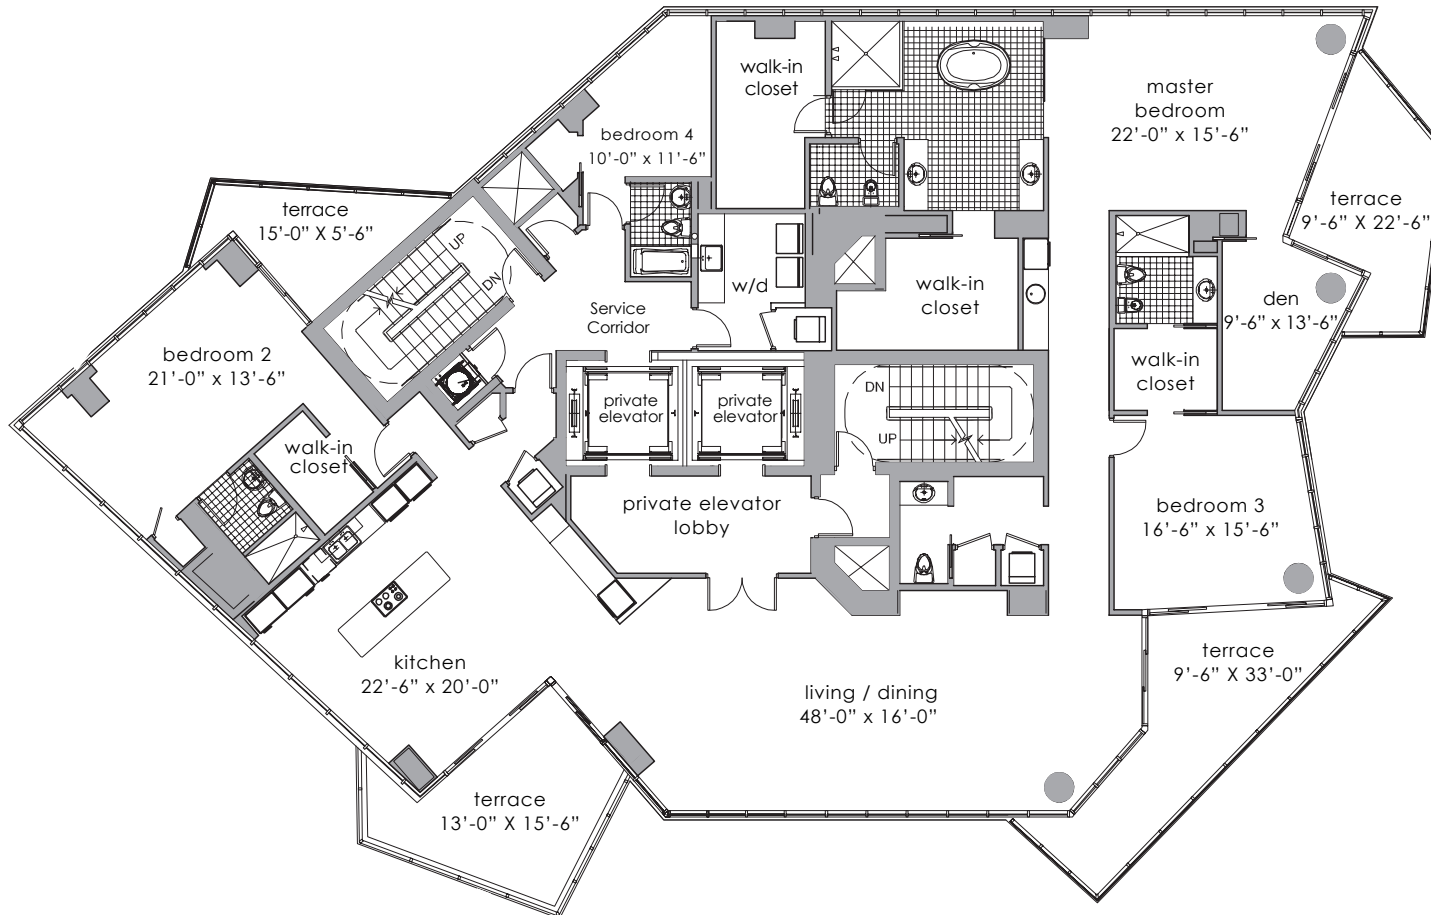

PENTHOUSE 4701

4 bedrooms + den, 4.5 bathrooms

	SF	M ²
LIVING AREA	4,437	412.2
TERRACES	736	68.4
TOTAL	5,173	480.6

NOT TO SCALE