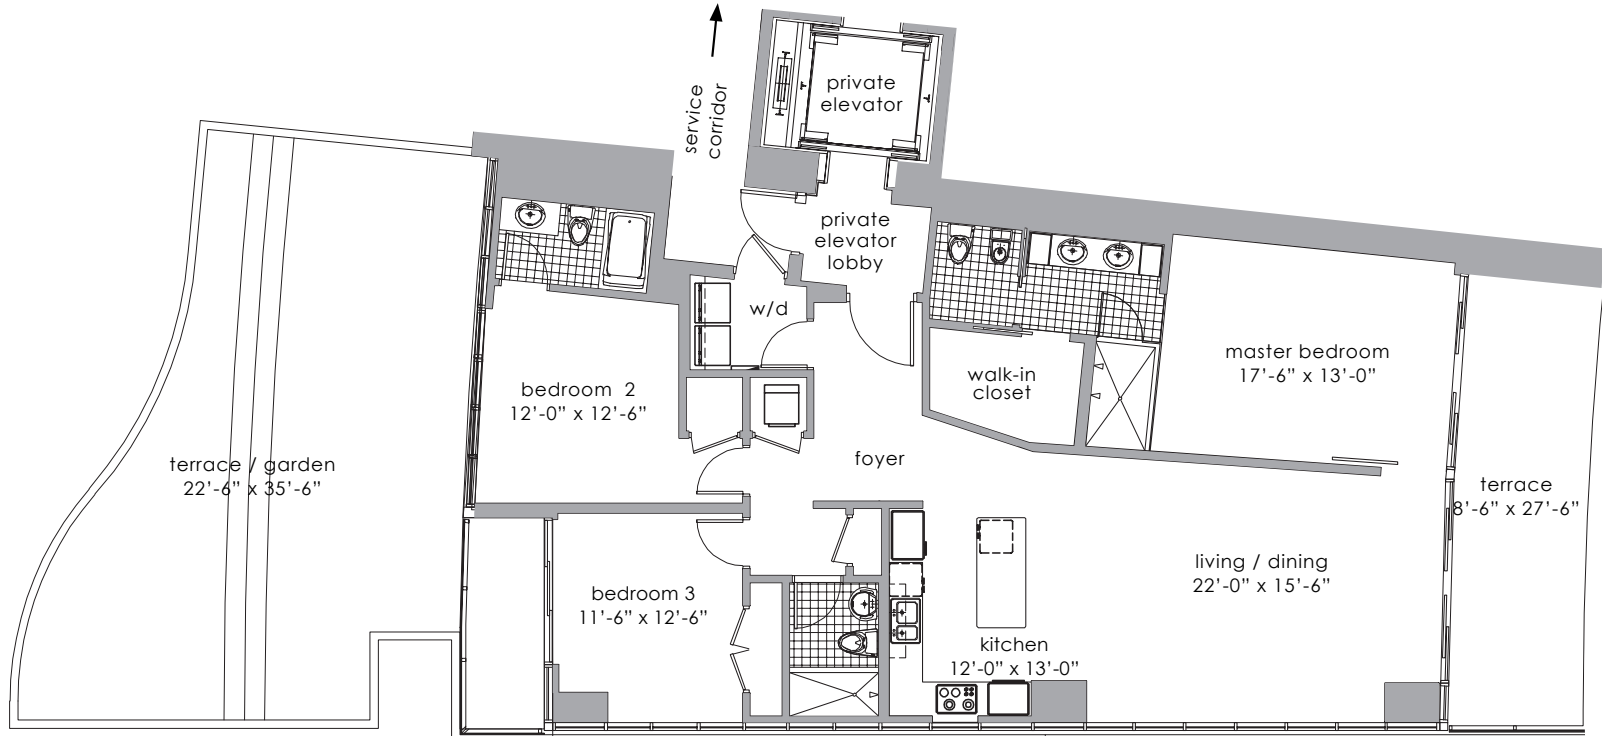

RESIDENCE 610

3 bedrooms, 3 bathrooms

	SF	M ²
LIVING AREA	1,818	168.9
TERRACES	1,040	96.6
TOTAL	2,858	265.5

Biscayne Boulevard

North Bayshore Drive

NOT TO SCALE